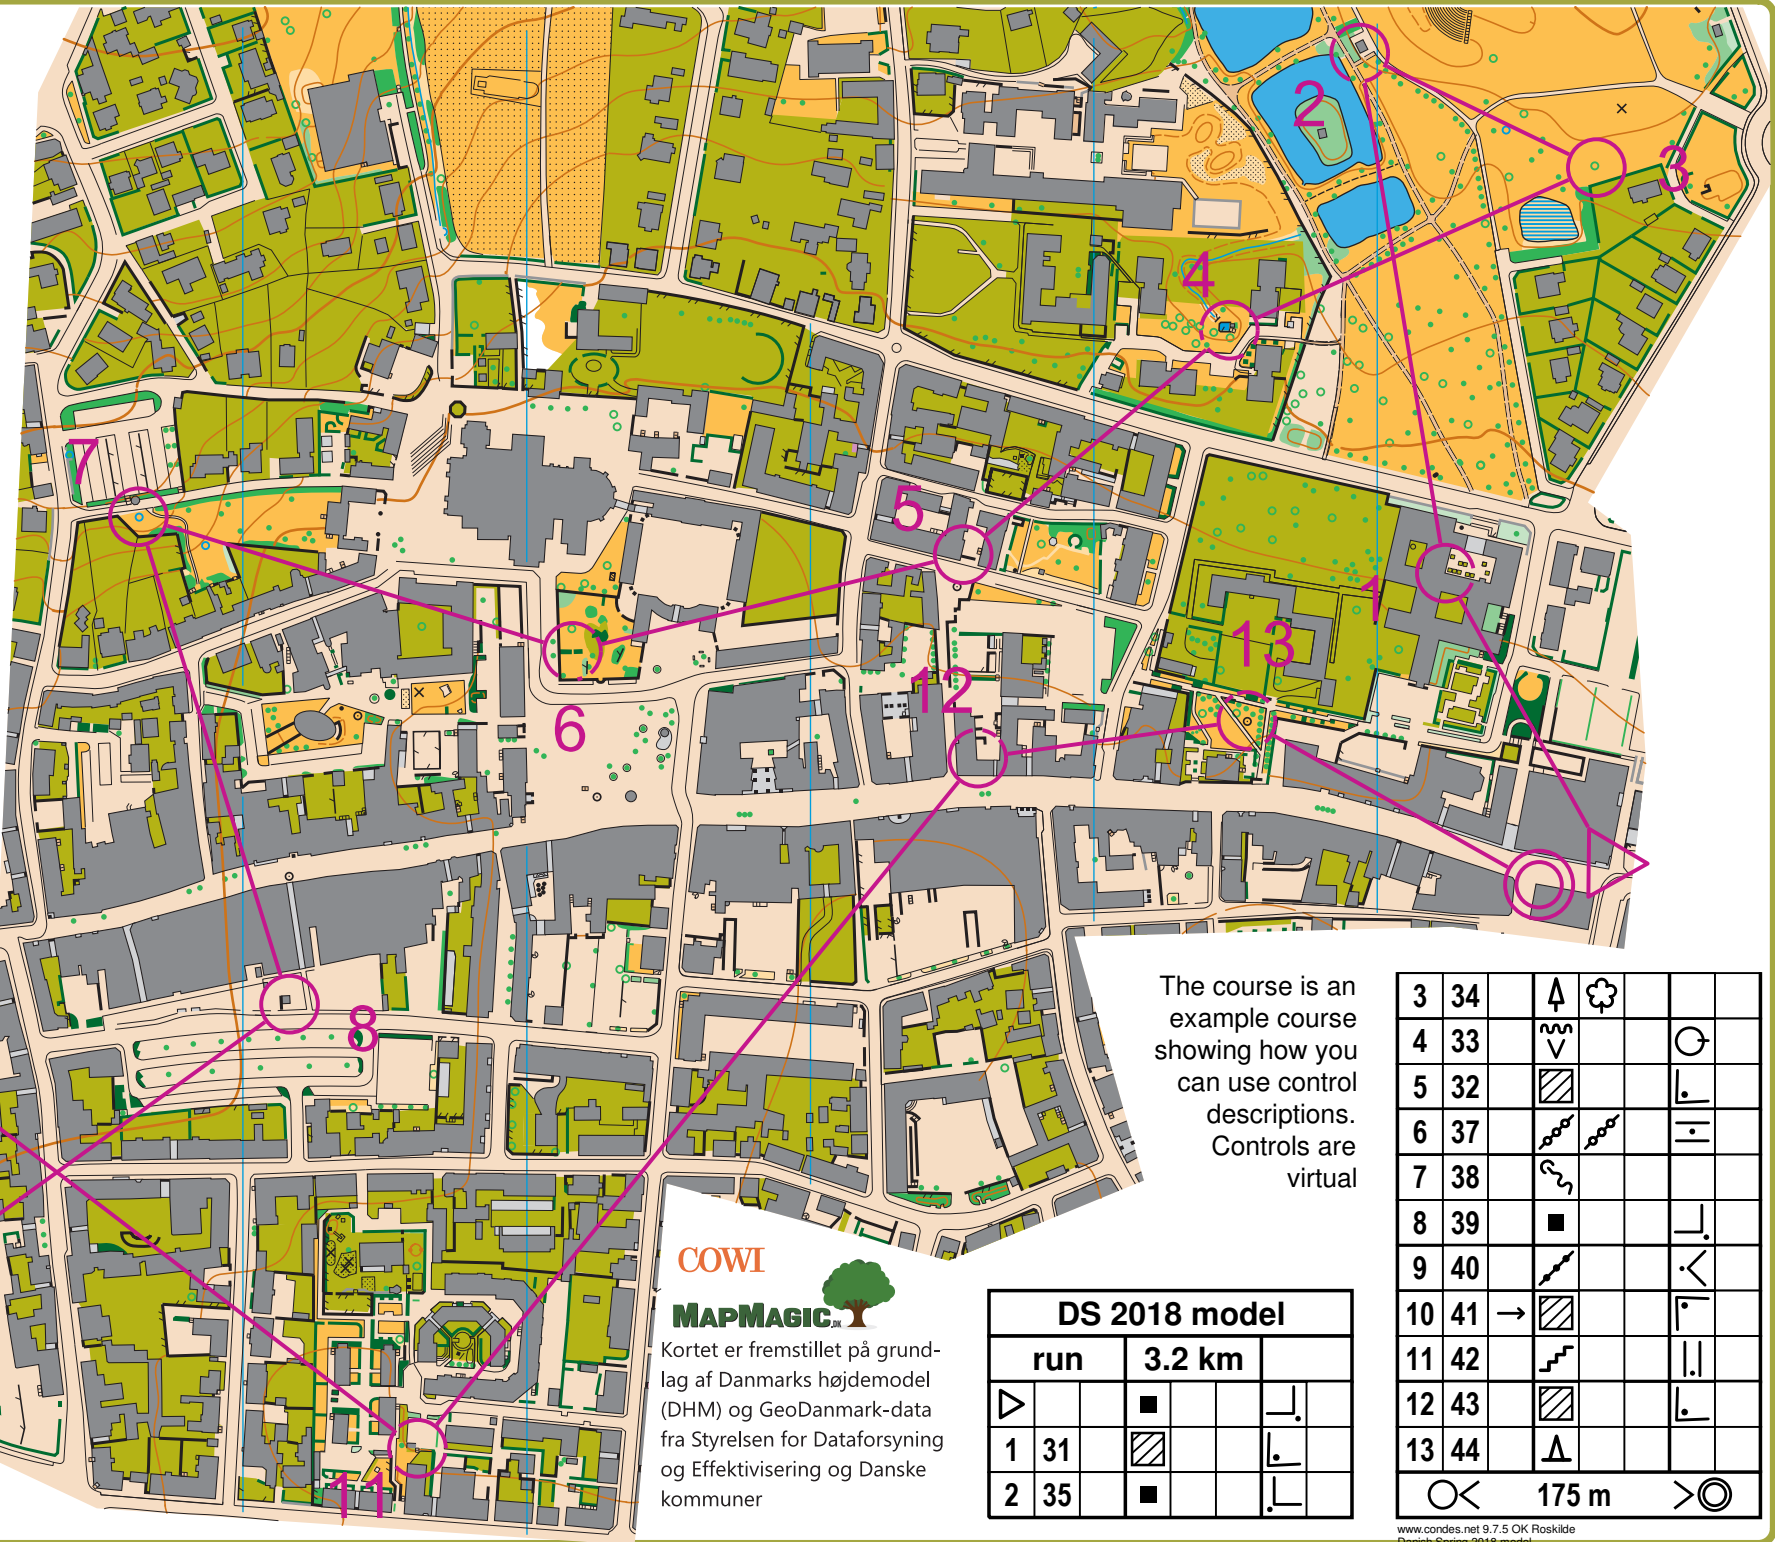

Roskilde center

1:4000
ækv 2,5 m

Danish Spring 2018 Model event.
The map shows areas that normal are open to the public. Some are private and may not be accessible at present. Using the map is on your own responsibility. Closed gates must be respected

TRIMTEX
LØBEREN
PONAME

The course is an example course showing how you can use control descriptions. Controls are virtual

3	34	↑	☁		
4	33	∇			⊙
5	32	▨			└┐
6	37	↗↘			┆┆
7	38	⤿			
8	39	■			└┐
9	40	↗			<
10	41	→	▨		└┐
11	42	↗			┆┆
12	43	▨			└┐
13	44	▲			
		⊙	175 m	⊙	

COWI

MAPMAGIC

Kortet er fremstillet på grundlag af Danmarks højdemodel (DHM) og GeoDanmark-data fra Styrelsen for Dataforsyning og Effektivisering og Danske kommuner

DS 2018 model			
run	3.2 km		
▶		■	└┐
1	31	▨	┆┆
2	35	■	└┐